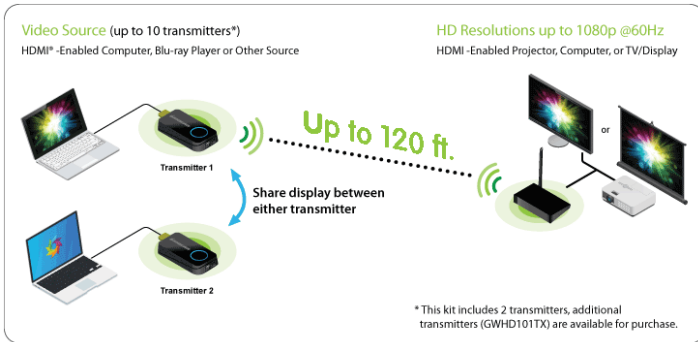

Requirements

- Minimum of 1 x Video source with HDMI port
- 1 x Video display or projector with HDMI port

Package Contents

- 2 x transmitters
- 1 x receiver
- 2 x USB-A male power cables for transmitters
- 1 x HDMI cable
- 2 x HDMI extension cable
- 1 x Receiver antenna
- 1 x receiver wall power supply
- 1 x Quick Start Guide
- 1 x Warranty Card

Specifications

Function	GWHD101KIT	Dimensions	GWHD101KIT
Power Adapter	DC5V/2A	Unit Dimensions	
Power Consumption	TX: 2.5W RX:5W	Height	TX 0.625" RX 0.75"
Display Output		Depth	TX 1.50" RX 3.125"
HDMI	HDMI 1.3 HDCP 1.2	Length	TX 3" RX 5.625"
Video Resolution	480p@60Hz?576p@50Hz?	Unit Package Dimensions	
Audio		Height	7.50"
Codec	PCM	Depth	3.25"
Video Streaming	4.95 Gbps	Length	6"
Signal Type	Input and output TMDS signal: 0.5?1.5Vp-p(TMDS)	Master Carton	
WiFi		Width	12.59"
Standard	5.8 GHz	Height	8.66"
Power Management		Depth	10.43"
Safety Design	1a Contact discharge level 3	Master Carton Qty.	6
Operating Range	120 ft.	Weight	
Environment		Master Carton Wt.	11.46 lb
Operation Temperature	0° - 122° F	Unit Pack Wt.	1.82 lb
Storage Temperature	- 4°~158°F	Unit Wt.	TX 0.25 lb RX (x2) 0.075 lb
Humidity	0-90%		
Warranty	1-Year Limited		
LEDs			
Power On	TX RX		
Link	TX RX